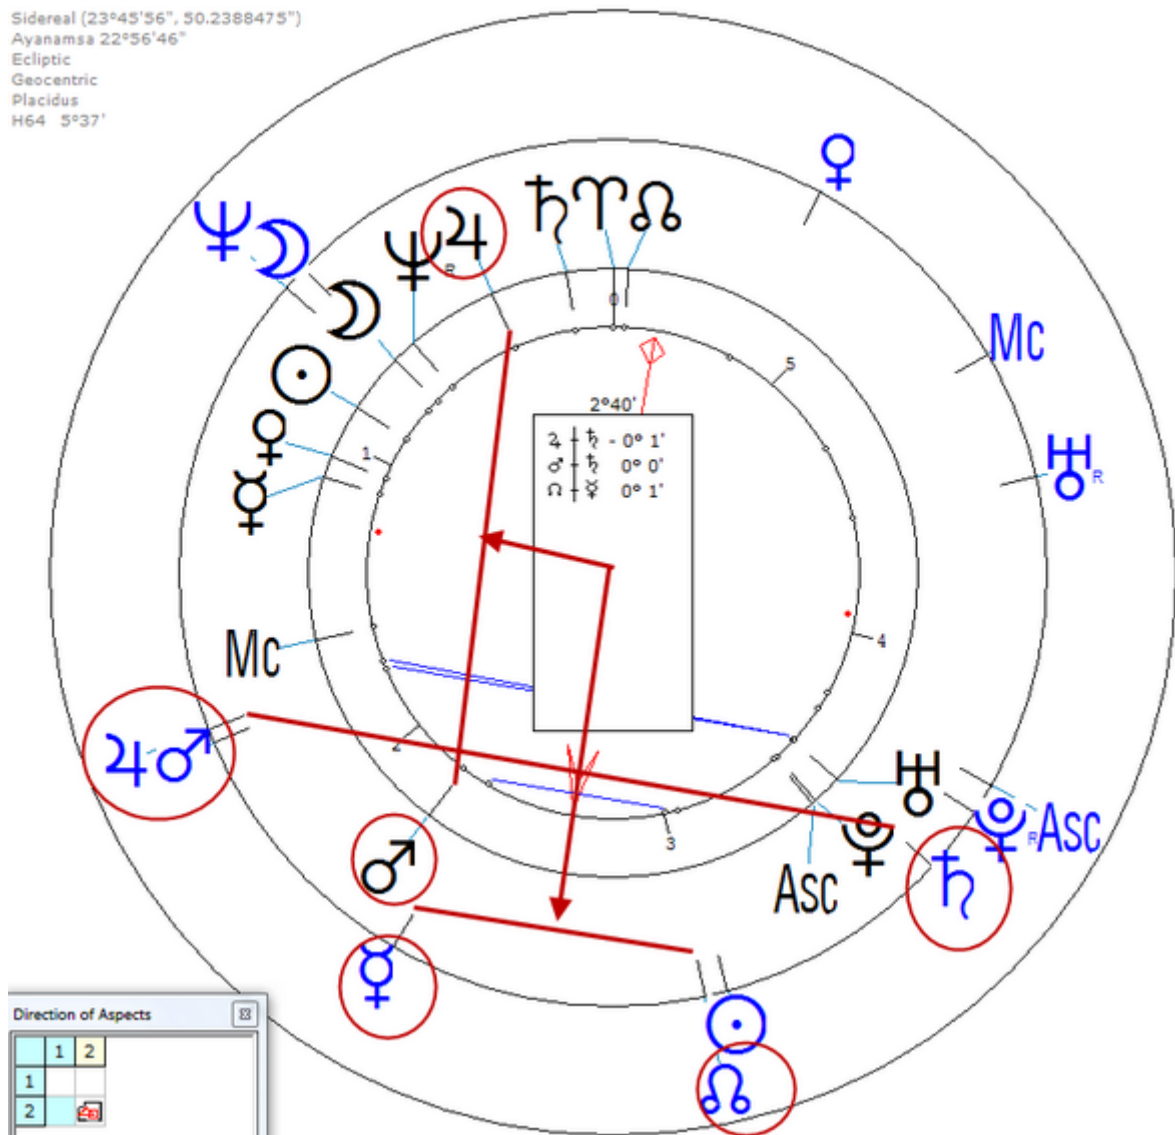

Hoyer, Dore

12 December 1911 at 18:30 (= 6:30 PM )Dresden, Germany, 51n03, 13e44

German dancer and choreographer.

[https://www.astro.com/astro-databank/Hoyer,\\_Dore](https://www.astro.com/astro-databank/Hoyer,_Dore)